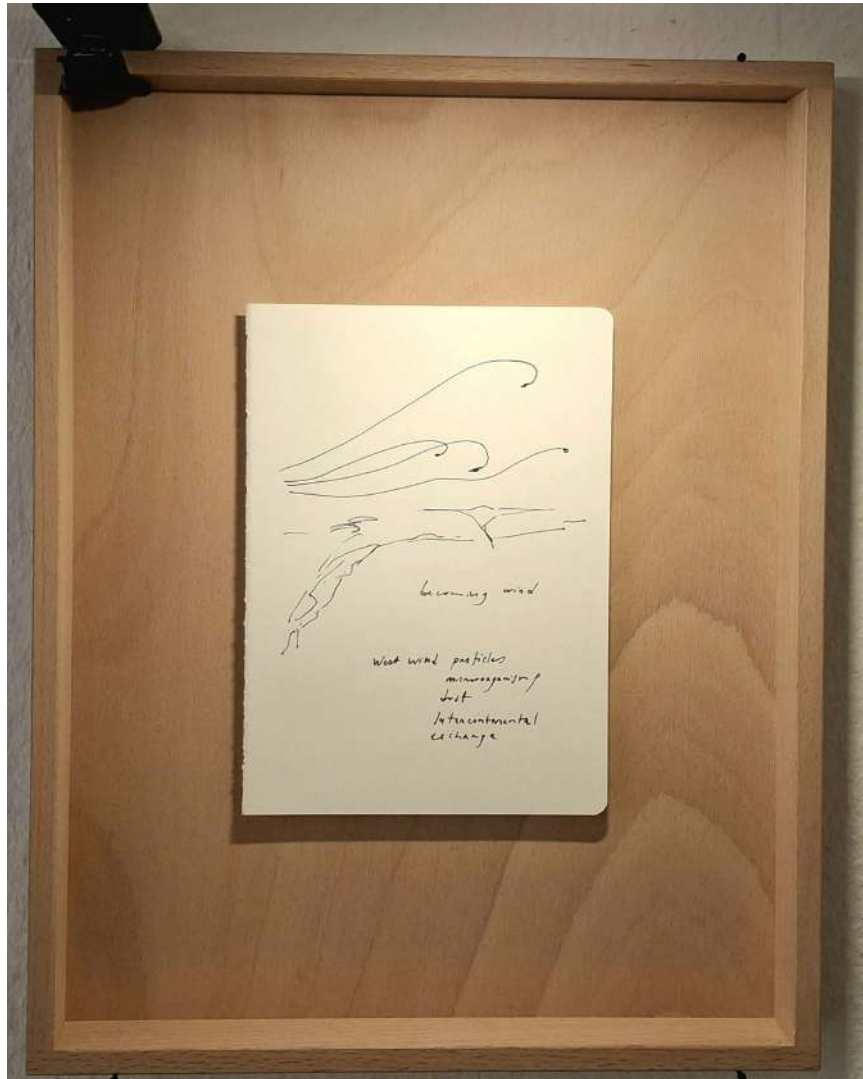

wildpalms

by meffert & sanguino

Asef / Burckhardt

AB-MB-SBI

SHELTER-BONE I

drawing, ink on paper, beech wood frame, LED lamp

2024

40 x 30 cm