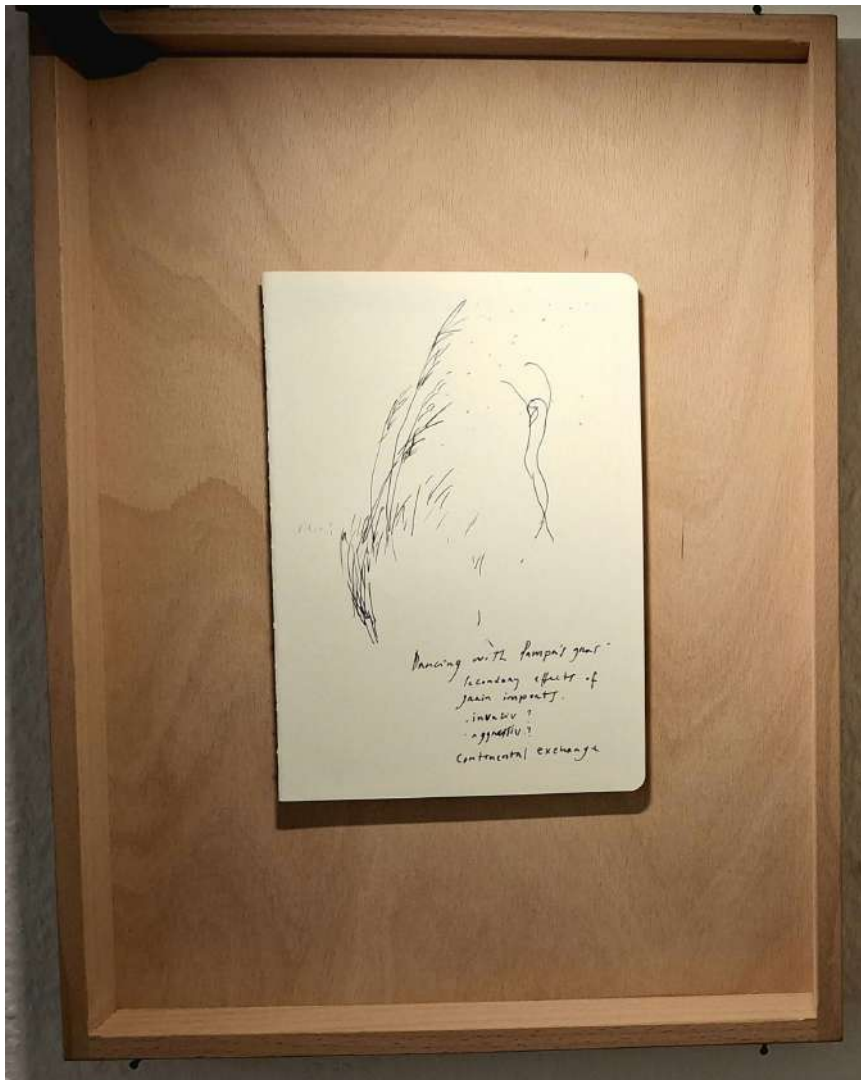

wildpalms

by meffert & sanguino

Asef / Burckhardt

AB-MB-SBIII

SHELTER-BONE III

drawing, ink on paper, beech wood frame, LED lamp

2024

40 x 30 cm

€800.00

Unique

wildpalms Meffert Sanguino GbR

Gerresheimer Strasse 33
40211 Düsseldorf

www.wild-palms.com
info@wild-palms.com